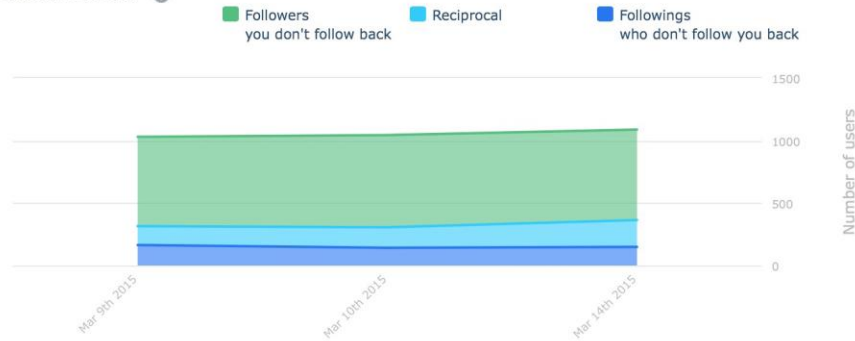

Last updated on **March 10th, 18h09**.
... Refresh in progress ...
You'll get notified by email as soon as the update is complete

297 MEDIA	3,931 LIKES RECEIVED	902 FOLLOWERS
283 COMMENTS RECEIVED	306 FOLLOWINGS	

[Summary snapshot](#)

Overview

- Rolling month analysis
- Content
- Engagement
- Optimization
- Community

Last 7 days

ROLLING MONTH DETAILS

NEW FOLLOWERS 39	LOST FOLLOWERS 3	FOLLOWERS GROWTH
		+36
Full list		Tweet this

Your scores

LOVE RATE This is about follower engagement and how much they like your media.	TALK RATE This is also about follower engagement and how much they comment your media.	SPREAD RATE This is about engagement beyond your followers. How much of the likes you receive come from people who don't follow you.

Updated on **Mar. 14th, 8h51**.
Next update in about 24 hours.
☒ Notify me by email

- Overview
- Rolling month analysis
- Content
- Engagement
- Optimization
- Community

Typology

Followers 940	Followers you don't follow back 724
Followings 364	Reciprocal relationship 215
	Followings who don't follow you back 149

COMPARATIVE GROWTH