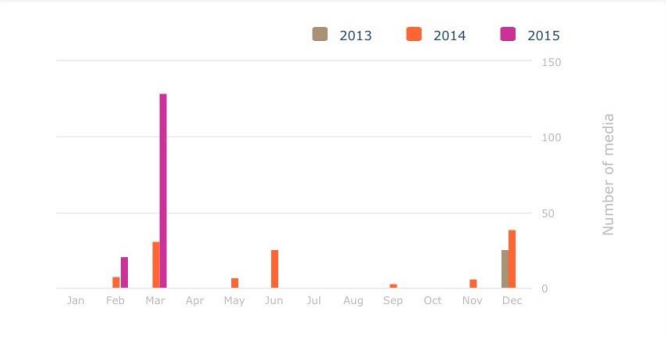

Density

BY DAY

Mon Tue Wed Thu Fri Sat Sun

[Tweet this](#)

BY HOUR

00h 4h 8h 12h 16h 20h 24h

► See how to adapt to your community schedule

Filter usage

MOST USED Ludwig

NEVER USED
1977, Apollo, Brannan, Earlybird, Gotham, Inkwell, Lomo-fi, Lily, Lord Kelvin, Nashville, Poprocket, Rise, Sierra, Sutro, Toaster, Walden, X-Pro II, Willow, Mayfair

Tag usage

MOST USED #blackwomenfilmsummit

Tagged: 97.31%
No tag: 2.69%

► View details and optimize tagging