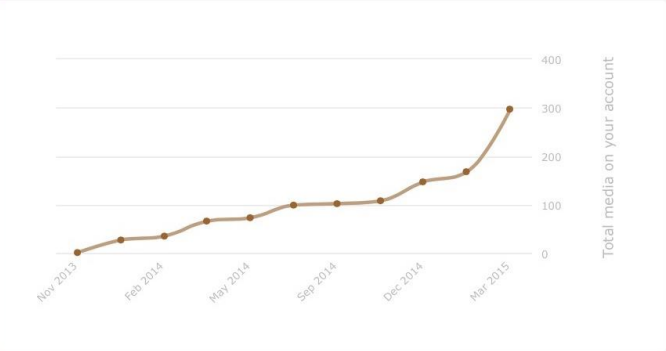

Updated on **Mar. 14th, 8h51**.
 Next update in about 24 hours.
 Notify me by email

- Overview
- Rolling month analysis
- Content
- Engagement
- Optimization
- Community

Typology

Followers 940	Followers you don't follow back 724
Followings 364	Reciprocal relationship 215
	Followings who don't follow you back 149

COMPARATIVE GROWTH

Updated on Mar. 14th, 8h51.
Next update in about 24 hours.

Notify me by email

- Overview
- Rolling month analysis
- Content
- Engagement
- Optimization
- Community

Post history

I posted my first media
November 25th, 2013

[Snapshot](#)
[Tweet this](#)

DISTRIBUTION

2013	27
2014	120
2015	150

[Month by month](#)
[Week by week](#)

Density

BY DAY

Mon Tue Wed Thu Fri Sat Sun

[Tweet this](#)